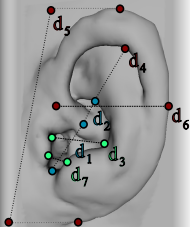

Localizer

Vertical

Horizontal

50 mm