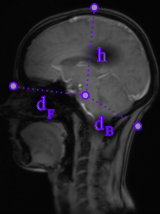

Localizer

Vertical

Horizontal

50 mm